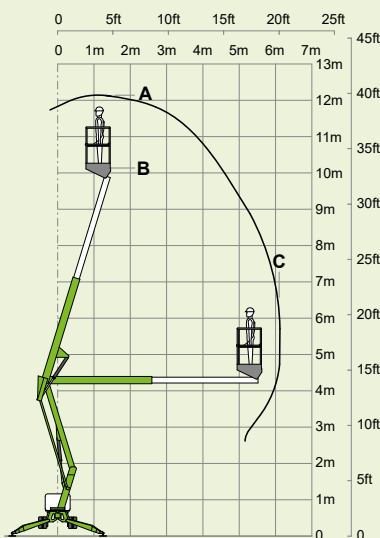

niftylift

TD34T

(A) 40ft

(B) 33ft 6in

(C) 20ft

500lbs

3ft 7in x 2ft 2in

(D) 6ft 3in

(F) 3ft 7in

(G) 11ft 8in

(J) 13ft

1mph

60%
31°

4080lbs

13%
7.6°

niftylift
1525 S. Buncombe Road,
Greer, SC - 29651
United States
1-800-643-8954
usasales@niftylift.com
www.niftylift.com