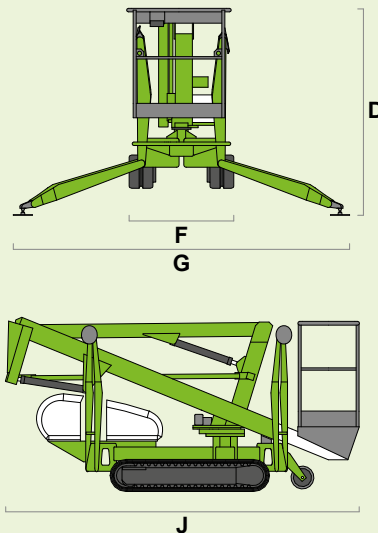

niftylift

TD34T

(A) 40ft

(B) 33ft 6in

(C) 20ft

500lbs

3ft 7in x 2ft 2in

(D) 6ft 3in

(F) 3ft 7in

(G) 11ft 8in

(J) 13ft

1mph

60%
31°

4080lbs

13%
7.6°

niftylift
1525 S. Buncombe Road,
Greer, SC - 29651
United States
1-800-643-8954
usasales@niftylift.com
www.niftylift.com